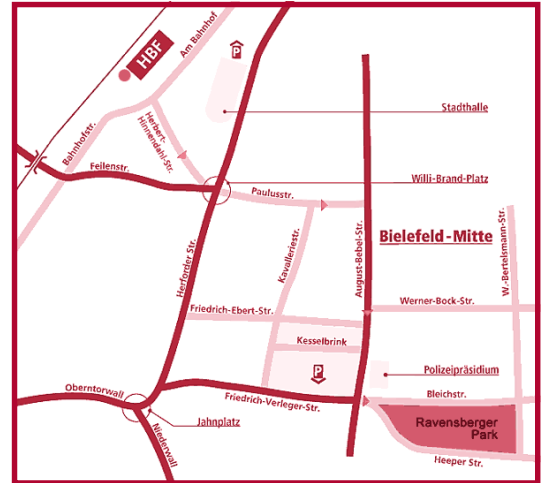

Ravensberger | Park |

www.ravensbergerpark.de

Ravensberger Park 6

33607 Bielefeld

Tel: 05 21/9 66 88-0

Fax: 05 21/9 66 88-10

info@ravensbergerpark.de