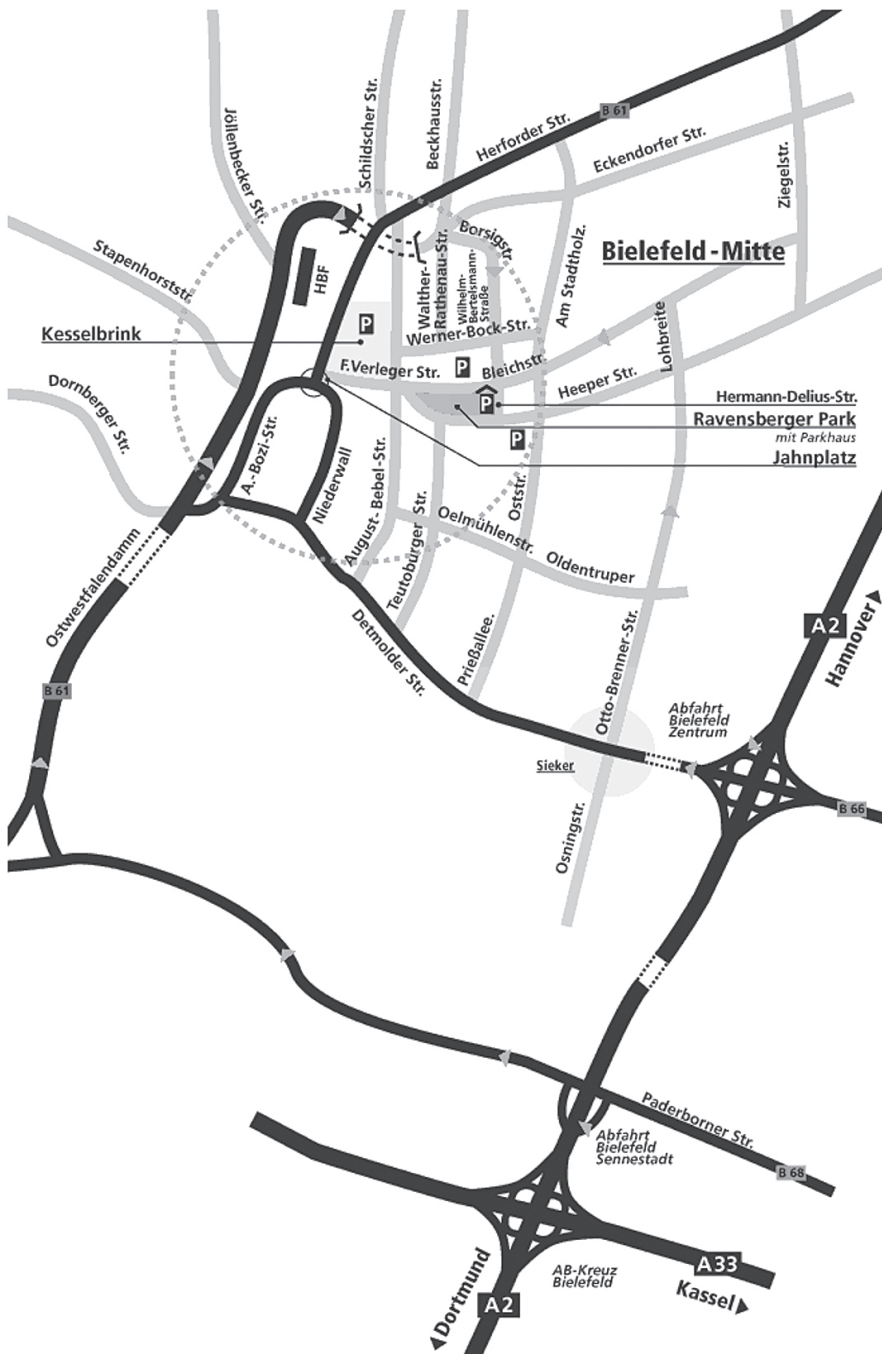

Ravensberger | Park |

www.ravensbergerpark.de

Ravensberger Park 6

33607 Bielefeld

Tel: 05 21/9 66 88-0

Fax: 05 21/9 66 88-10

info@ravensbergerpark.de